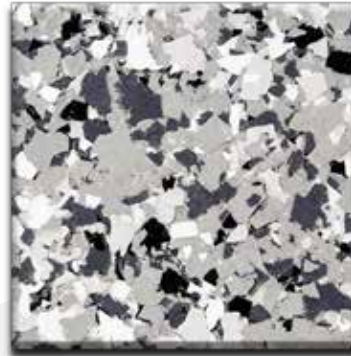

CrownFlake™ 1/4"

CrownFlake™ 1/4" has a large choice of colorful blend combinations for full flake coverage that will enhance the look of any floor.

**M-001
Sterling**
1/4" Macro Mica Blend

**M-002
Cobblestone**
1/4" Macro Mica Blend

**F-101
Smoke Blend**
1/4" Blend

**F-102
Charcoal**
1/4" Blend

**B-101
Oyster Shell**
1/4" Brindle Blend

**B-102
Carbon**
1/4" Brindle Blend

**B-103
Pebble**
1/4" Brindle Blend

**F-103
Creekbed**
1/4" Blend

Color approximates a close appearance of the actual color flakes. Factors such as texture, lighting, size and shape of the project, and application method may cause color variances. When color is a critical issue, it is recommended that actual chip or overlay samples be used for approval.

F-104
Sand
1/4" Blend

F-105
Chestnut
1/4" Blend

F-106
Coastline
1/4" Blend

F-107
Red Blend
1/4" Blend

F-108
Blue Blend
1/4" Blend

F-109
Deep River
1/4" Blend

Color approximates a close appearance of the actual color flakes. Factors such as texture, lighting, size and shape of the project, and application method may cause color variances. When color is a critical issue, it is recommended that actual chip or overlay samples be used for approval.