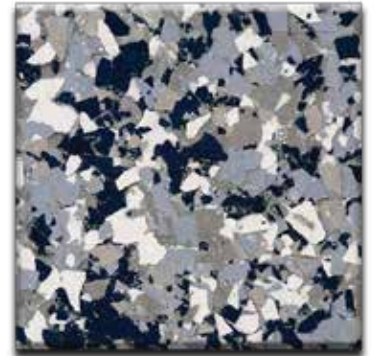

CrownFlake™ 1/4"

CrownFlake™ 1/4" has a large choice of colorful blend combinations for full flake coverage that will enhance the look of any floor.

**M-001
Sterling**
1/4" Macro Mica Blend

**M-002
Cobblestone**
1/4" Macro Mica Blend

**F-101
Smoke Blend**
1/4" Blend

**F-102
Charcoal**
1/4" Blend

**B-101
Oyster Shell**
1/4" Brindle Blend

**B-102
Carbon**
1/4" Brindle Blend

**B-103
Pebble**
1/4" Brindle Blend

**F-103
Creekbed**
1/4" Blend

Color approximates a close appearance of the actual color flakes. Factors such as texture, lighting, size and shape of the project, and application method may cause color variances. When color is a critical issue, it is recommended that actual chip or overlay samples be used for approval.

F-104
Sand
1/4" Blend

F-105
Chestnut
1/4" Blend

F-106
Coastline
1/4" Blend

F-107
Red Blend
1/4" Blend

F-108
Blue Blend
1/4" Blend

F-109
Deep River
1/4" Blend

Color approximates a close appearance of the actual color flakes. Factors such as texture, lighting, size and shape of the project, and application method may cause color variances. When color is a critical issue, it is recommended that actual chip or overlay samples be used for approval.