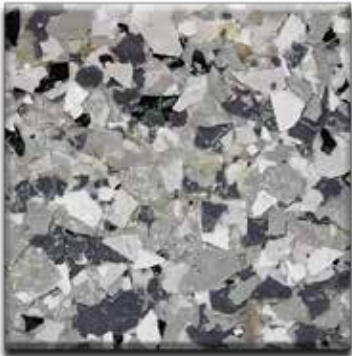

CrownFlake™ 1/4"

CrownFlake™ 1/4" has a large choice of colorful blend combinations for full flake coverage that will enhance the look of any floor.

**M-001
Sterling**
1/4" Macro Mica Blend

**M-002
Cobblestone**
1/4" Macro Mica Blend

**F-101
Smoke Blend**
1/4" Blend

**F-102
Charcoal**
1/4" Blend

**B-101
Oyster Shell**
1/4" Brindle Blend

**B-102
Carbon**
1/4" Brindle Blend

**B-103
Pebble**
1/4" Brindle Blend

**F-103
Creekbed**
1/4" Blend

Color approximates a close appearance of the actual color flakes. Factors such as texture, lighting, size and shape of the project, and application method may cause color variances. When color is a critical issue, it is recommended that actual chip or overlay samples be used for approval.

F-104
Sand
1/4" Blend

F-105
Chestnut
1/4" Blend

F-106
Coastline
1/4" Blend

F-107
Red Blend
1/4" Blend

F-108
Blue Blend
1/4" Blend

F-109
Deep River
1/4" Blend

Color approximates a close appearance of the actual color flakes. Factors such as texture, lighting, size and shape of the project, and application method may cause color variances. When color is a critical issue, it is recommended that actual chip or overlay samples be used for approval.