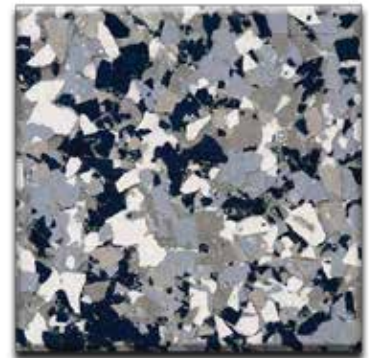

CrownFlake™ 1/4"

CrownFlake™ 1/4" has a large choice of colorful blend combinations for full flake coverage that will enhance the look of any floor.

**M-001
Sterling**
1/4" Macro Mica Blend

**M-002
Cobblestone**
1/4" Macro Mica Blend

**F-101
Smoke Blend**
1/4" Blend

**F-102
Charcoal**
1/4" Blend

**B-101
Oyster Shell**
1/4" Brindle Blend

**B-102
Carbon**
1/4" Brindle Blend

**B-103
Pebble**
1/4" Brindle Blend

**F-103
Creekbed**
1/4" Blend

F-104
Sand
1/4" Blend

F-105
Chestnut
1/4" Blend

F-106
Coastline
1/4" Blend

F-107
Red Blend
1/4" Blend

F-108
Blue Blend
1/4" Blend

F-109
Deep River
1/4" Blend

Color approximates a close appearance of the actual color flakes. Factors such as texture, lighting, size and shape of the project, and application method may cause color variances. When color is a critical issue, it is recommended that actual chip or overlay samples be used for approval.