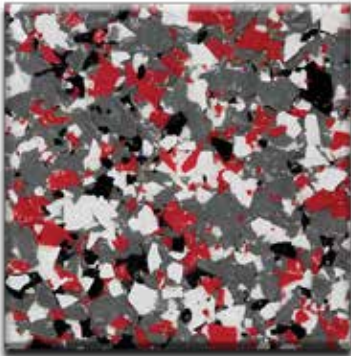

CrownFlake™ 1/4"

CrownFlake™ 1/4" has a large choice of colorful blend combinations for full flake coverage that will enhance the look of any floor.

**M-001
Sterling**
1/4" Macro Mica Blend

**M-002
Cobblestone**
1/4" Macro Mica Blend

**F-101
Smoke Blend**
1/4" Blend

**F-102
Charcoal**
1/4" Blend

**B-101
Oyster Shell**
1/4" Brindle Blend

**B-102
Carbon**
1/4" Brindle Blend

**B-103
Pebble**
1/4" Brindle Blend

**F-103
Creekbed**
1/4" Blend

Color approximates a close appearance of the actual color flakes. Factors such as texture, lighting, size and shape of the project, and application method may cause color variances. When color is a critical issue, it is recommended that actual chip or overlay samples be used for approval.

F-104
Sand
1/4" Blend

F-105
Chestnut
1/4" Blend

F-106
Coastline
1/4" Blend

F-107
Red Blend
1/4" Blend

F-108
Blue Blend
1/4" Blend

F-109
Deep River
1/4" Blend

Color approximates a close appearance of the actual color flakes. Factors such as texture, lighting, size and shape of the project, and application method may cause color variances. When color is a critical issue, it is recommended that actual chip or overlay samples be used for approval.