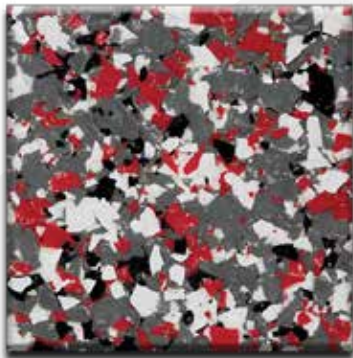

CrownFlake™ 1/4"

CrownFlake™ 1/4" has a large choice of colorful blend combinations for full flake coverage that will enhance the look of any floor.

**M-001
Sterling**
1/4" Macro Mica Blend

**M-002
Cobblestone**
1/4" Macro Mica Blend

**F-101
Smoke Blend**
1/4" Blend

**F-102
Charcoal**
1/4" Blend

**B-101
Oyster Shell**
1/4" Brindle Blend

**B-102
Carbon**
1/4" Brindle Blend

**B-103
Pebble**
1/4" Brindle Blend

**F-103
Creekbed**
1/4" Blend

Color approximates a close appearance of the actual color flakes. Factors such as texture, lighting, size and shape of the project, and application method may cause color variances. When color is a critical issue, it is recommended that actual chip or overlay samples be used for approval.

F-104
Sand
1/4" Blend

F-105
Chestnut
1/4" Blend

F-106
Coastline
1/4" Blend

F-107
Red Blend
1/4" Blend

F-108
Blue Blend
1/4" Blend

F-109
Deep River
1/4" Blend

Color approximates a close appearance of the actual color flakes. Factors such as texture, lighting, size and shape of the project, and application method may cause color variances. When color is a critical issue, it is recommended that actual chip or overlay samples be used for approval.