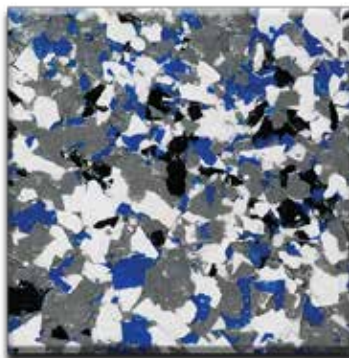

CrownFlake™ 1/4"

CrownFlake™ 1/4" has a large choice of colorful blend combinations for full flake coverage that will enhance the look of any floor.

**M-001
Sterling**
1/4" Macro Mica Blend

**M-002
Cobblestone**
1/4" Macro Mica Blend

**F-101
Smoke Blend**
1/4" Blend

**F-102
Charcoal**
1/4" Blend

**B-101
Oyster Shell**
1/4" Brindle Blend

**B-102
Carbon**
1/4" Brindle Blend

**B-103
Pebble**
1/4" Brindle Blend

**F-103
Creekbed**
1/4" Blend

Color approximates a close appearance of the actual color flakes. Factors such as texture, lighting, size and shape of the project, and application method may cause color variances. When color is a critical issue, it is recommended that actual chip or overlay samples be used for approval.

F-104
Sand
1/4" Blend

F-105
Chestnut
1/4" Blend

F-106
Coastline
1/4" Blend

F-107
Red Blend
1/4" Blend

F-108
Blue Blend
1/4" Blend

F-109
Deep River
1/4" Blend

Color approximates a close appearance of the actual color flakes. Factors such as texture, lighting, size and shape of the project, and application method may cause color variances. When color is a critical issue, it is recommended that actual chip or overlay samples be used for approval.