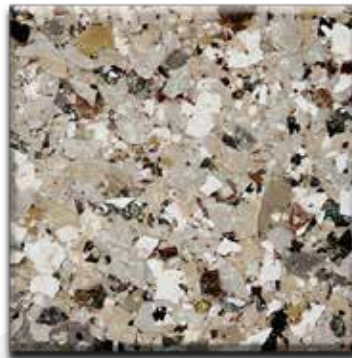

CrownFlake™ 1/4"

CrownFlake™ 1/4" has a large choice of colorful blend combinations for full flake coverage that will enhance the look of any floor.

**M-001
Sterling**
1/4" Macro Mica Blend

**M-002
Cobblestone**
1/4" Macro Mica Blend

**F-101
Smoke Blend**
1/4" Blend

**F-102
Charcoal**
1/4" Blend

**B-101
Oyster Shell**
1/4" Brindle Blend

**B-102
Carbon**
1/4" Brindle Blend

**B-103
Pebble**
1/4" Brindle Blend

**F-103
Creekbed**
1/4" Blend

Color approximates a close appearance of the actual color flakes. Factors such as texture, lighting, size and shape of the project, and application method may cause color variances. When color is a critical issue, it is recommended that actual chip or overlay samples be used for approval.

F-104
Sand
1/4" Blend

F-105
Chestnut
1/4" Blend

F-106
Coastline
1/4" Blend

F-107
Red Blend
1/4" Blend

F-108
Blue Blend
1/4" Blend

F-109
Deep River
1/4" Blend

Color approximates a close appearance of the actual color flakes. Factors such as texture, lighting, size and shape of the project, and application method may cause color variances. When color is a critical issue, it is recommended that actual chip or overlay samples be used for approval.