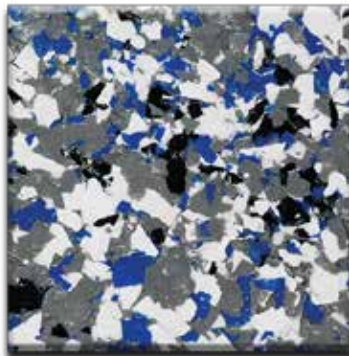

CrownFlake™ 1/4"

CrownFlake™ 1/4" has a large choice of colorful blend combinations for full flake coverage that will enhance the look of any floor.

**M-001
Sterling**
1/4" Macro Mica Blend

**M-002
Cobblestone**
1/4" Macro Mica Blend

**F-101
Smoke Blend**
1/4" Blend

**F-102
Charcoal**
1/4" Blend

**B-101
Oyster Shell**
1/4" Brindle Blend

**B-102
Carbon**
1/4" Brindle Blend

**B-103
Pebble**
1/4" Brindle Blend

**F-103
Creekbed**
1/4" Blend

Color approximates a close appearance of the actual color flakes. Factors such as texture, lighting, size and shape of the project, and application method may cause color variances. When color is a critical issue, it is recommended that actual chip or overlay samples be used for approval.

F-104
Sand
1/4" Blend

F-105
Chestnut
1/4" Blend

F-106
Coastline
1/4" Blend

F-107
Red Blend
1/4" Blend

F-108
Blue Blend
1/4" Blend

F-109
Deep River
1/4" Blend

Color approximates a close appearance of the actual color flakes. Factors such as texture, lighting, size and shape of the project, and application method may cause color variances. When color is a critical issue, it is recommended that actual chip or overlay samples be used for approval.