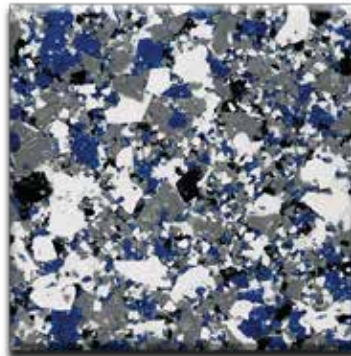

CrownFlake™ Hybrid

CrownFlake™ Hybrid has a large choice of colorful blend combinations for full flake coverage that will enhance the look of any floor.

H-101
Smoke Blend
Hybrid Blend

H-102
Charcoal
Brindle Hybrid Blend

H-104
Creekbed
Hybrid Blend

H-105
Sand
Hybrid Blend

H-106
Chestnut
Hybrid Blend

H-107
Coastline
Hybrid Blend

Color approximates a close appearance of the actual color flakes. Factors such as texture, lighting, size and shape of the project, and application method may cause color variances. When color is a critical issue, it is recommended that actual chip or overlay samples be used for approval.

CrownFlake™ Hybrid

H-108
Red Blend
Hybrid Blend

H-109
Blue Blend
Hybrid Blend

H-110
Deep River
Hybrid Blend

BH-101
Carbon
Brindle Hybrid Blend

BH-102
Oyster Shell
Brindle Hybrid Blend

BH-103
Pebble
Brindle Hybrid Blend

Color approximates a close appearance of the actual color flakes. Factors such as texture, lighting, size and shape of the project, and application method may cause color variances. When color is a critical issue, it is recommended that actual chip or overlay samples be used for approval.