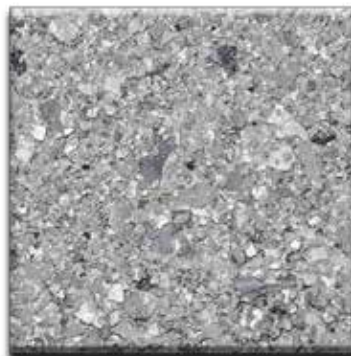

CrownFlake™ Hybrid

CrownFlake™ Hybrid has a large choice of colorful blend combinations for full flake coverage that will enhance the look of any floor.

H-101
Smoke Blend
Hybrid Blend

H-102
Charcoal
Brindle Hybrid Blend

H-104
Creekbed
Hybrid Blend

H-105
Sand
Hybrid Blend

H-106
Chestnut
Hybrid Blend

H-107
Coastline
Hybrid Blend

Color approximates a close appearance of the actual color flakes. Factors such as texture, lighting, size and shape of the project, and application method may cause color variances. When color is a critical issue, it is recommended that actual chip or overlay samples be used for approval.

CrownFlake™ Hybrid

H-108
Red Blend
Hybrid Blend

H-109
Blue Blend
Hybrid Blend

H-110
Deep River
Hybrid Blend

BH-101
Carbon
Brindle Hybrid Blend

BH-102
Oyster Shell
Brindle Hybrid Blend

BH-103
Pebble
Brindle Hybrid Blend

Color approximates a close appearance of the actual color flakes. Factors such as texture, lighting, size and shape of the project, and application method may cause color variances. When color is a critical issue, it is recommended that actual chip or overlay samples be used for approval.