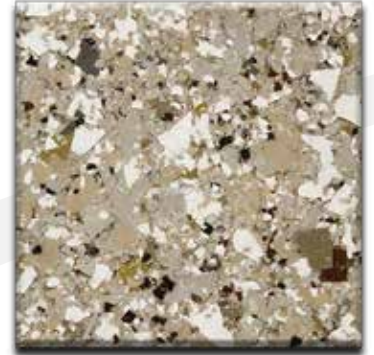

CrownFlake™ Hybrid

CrownFlake™ Hybrid has a large choice of colorful blend combinations for full flake coverage that will enhance the look of any floor.

H-101
Smoke Blend
Hybrid Blend

H-102
Charcoal
Brindle Hybrid Blend

H-104
Creekbed
Hybrid Blend

H-105
Sand
Hybrid Blend

H-106
Chestnut
Hybrid Blend

H-107
Coastline
Hybrid Blend

Color approximates a close appearance of the actual color flakes. Factors such as texture, lighting, size and shape of the project, and application method may cause color variances. When color is a critical issue, it is recommended that actual chip or overlay samples be used for approval.

CrownFlake™ Hybrid

H-108
Red Blend
Hybrid Blend

H-109
Blue Blend
Hybrid Blend

H-110
Deep River
Hybrid Blend

BH-101
Carbon
Brindle Hybrid Blend

BH-102
Oyster Shell
Brindle Hybrid Blend

BH-103
Pebble
Brindle Hybrid Blend

Color approximates a close appearance of the actual color flakes. Factors such as texture, lighting, size and shape of the project, and application method may cause color variances. When color is a critical issue, it is recommended that actual chip or overlay samples be used for approval.