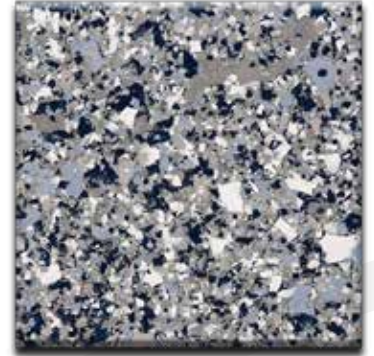

CrownFlake™ Hybrid

CrownFlake™ Hybrid has a large choice of colorful blend combinations for full flake coverage that will enhance the look of any floor.

H-101
Smoke Blend
Hybrid Blend

H-102
Charcoal
Brindle Hybrid Blend

H-104
Creekbed
Hybrid Blend

H-105
Sand
Hybrid Blend

H-106
Chestnut
Hybrid Blend

H-107
Coastline
Hybrid Blend

Color approximates a close appearance of the actual color flakes. Factors such as texture, lighting, size and shape of the project, and application method may cause color variances. When color is a critical issue, it is recommended that actual chip or overlay samples be used for approval.

CrownFlake™ Hybrid

H-108
Red Blend
Hybrid Blend

H-109
Blue Blend
Hybrid Blend

H-110
Deep River
Hybrid Blend

BH-101
Carbon
Brindle Hybrid Blend

BH-102
Oyster Shell
Brindle Hybrid Blend

BH-103
Pebble
Brindle Hybrid Blend

Color approximates a close appearance of the actual color flakes. Factors such as texture, lighting, size and shape of the project, and application method may cause color variances. When color is a critical issue, it is recommended that actual chip or overlay samples be used for approval.