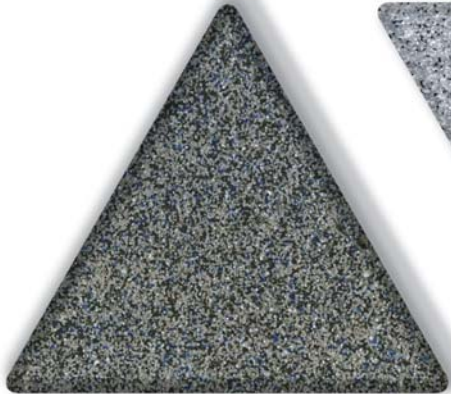

GRAY BLEND

NATURAL GRAY BLEND

BROWN BLEND

CREME BLEND

CrownQuartz is a decorative commercial / industrial UV resistant grade polymer concrete overlay for interior or exterior use. Superior seamless colored quartz system is available in thousands of blended colors, durable for high traffic and wet environments.

MOCHA BLEND

RED BLEND

BLUE BLEND

GREEN BLEND

Customer and Technical Support:

Toll-Free: 888.732.1270 • info@crownpolymers.com • www.crownpolymers.com

Colors shown are approximate, please allow for variance. All systems have UV resistant Quartz Blends available; please contact Crown Polymers or your Crown Polymers representative for more information.