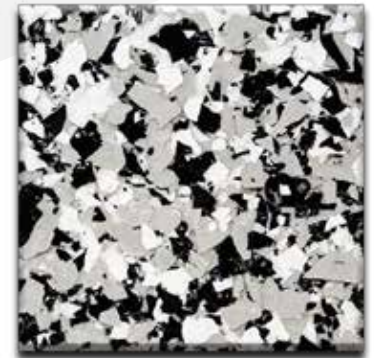

# CrownFlake™ 1/4"

CrownFlake™ 1/4" has a large choice of colorful blend combinations for full flake coverage that will enhance the look of any floor.

**M-001  
Sterling**  
1/4" Macro Mica Blend

**M-002  
Cobblestone**  
1/4" Macro Mica Blend

**F-101  
Smoke Blend**  
1/4" Blend

**F-102  
Charcoal**  
1/4" Blend

**B-101  
Oyster Shell**  
1/4" Brindle Blend

**B-102  
Carbon**  
1/4" Brindle Blend

**B-103  
Pebble**  
1/4" Brindle Blend

**F-103  
Creekbed**  
1/4" Blend

Color approximates a close appearance of the actual color flakes. Factors such as texture, lighting, size and shape of the project, and application method may cause color variances. When color is a critical issue, it is recommended that actual chip or overlay samples be used for approval.