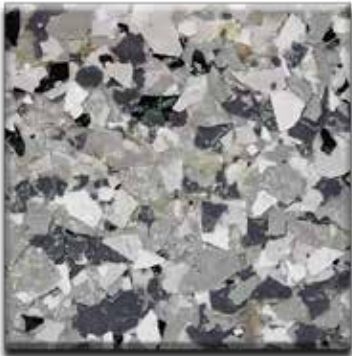

# CrownFlake™ 1/4"

CrownFlake™ 1/4" has a large choice of colorful blend combinations for full flake coverage that will enhance the look of any floor.

**M-001  
Sterling**  
1/4" Macro Mica Blend

**M-002  
Cobblestone**  
1/4" Macro Mica Blend

**F-101  
Smoke Blend**  
1/4" Blend

**F-102  
Charcoal**  
1/4" Blend

**B-101  
Oyster Shell**  
1/4" Brindle Blend

**B-102  
Carbon**  
1/4" Brindle Blend

**B-103  
Pebble**  
1/4" Brindle Blend

**F-103  
Creekbed**  
1/4" Blend

Color approximates a close appearance of the actual color flakes. Factors such as texture, lighting, size and shape of the project, and application method may cause color variances. When color is a critical issue, it is recommended that actual chip or overlay samples be used for approval.