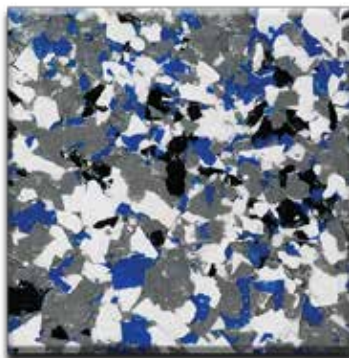

# CrownFlake™ 1/4"

CrownFlake™ 1/4" has a large choice of colorful blend combinations for full flake coverage that will enhance the look of any floor.

**M-001  
Sterling**  
1/4" Macro Mica Blend

**M-002  
Cobblestone**  
1/4" Macro Mica Blend

**F-101  
Smoke Blend**  
1/4" Blend

**F-102  
Charcoal**  
1/4" Blend

**B-101  
Oyster Shell**  
1/4" Brindle Blend

**B-102  
Carbon**  
1/4" Brindle Blend

**B-103  
Pebble**  
1/4" Brindle Blend

**F-103  
Creekbed**  
1/4" Blend

**F-104**  
**Sand**  
1/4" Blend

**F-105**  
**Chestnut**  
1/4" Blend

**F-106**  
**Coastline**  
1/4" Blend

**F-107**  
**Red Blend**  
1/4" Blend

**F-108**  
**Blue Blend**  
1/4" Blend

**F-109**  
**Deep River**  
1/4" Blend

Color approximates a close appearance of the actual color flakes. Factors such as texture, lighting, size and shape of the project, and application method may cause color variances. When color is a critical issue, it is recommended that actual chip or overlay samples be used for approval.