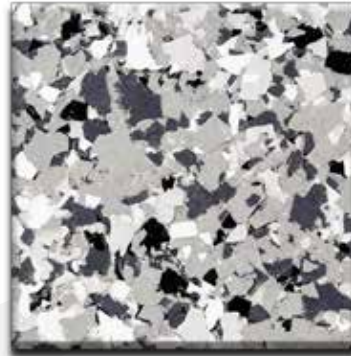

# CrownFlake™ 1/4"

CrownFlake™ 1/4" has a large choice of colorful blend combinations for full flake coverage that will enhance the look of any floor.

**M-001  
Sterling**  
1/4" Macro Mica Blend

**M-002  
Cobblestone**  
1/4" Macro Mica Blend

**F-101  
Smoke Blend**  
1/4" Blend

**F-102  
Charcoal**  
1/4" Blend

**B-101  
Oyster Shell**  
1/4" Brindle Blend

**B-102  
Carbon**  
1/4" Brindle Blend

**B-103  
Pebble**  
1/4" Brindle Blend

**F-103  
Creekbed**  
1/4" Blend

Color approximates a close appearance of the actual color flakes. Factors such as texture, lighting, size and shape of the project, and application method may cause color variances. When color is a critical issue, it is recommended that actual chip or overlay samples be used for approval.