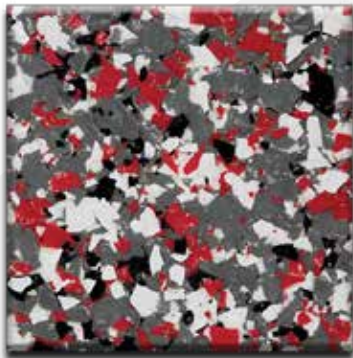

# CrownFlake™ 1/4"

CrownFlake™ 1/4" has a large choice of colorful blend combinations for full flake coverage that will enhance the look of any floor.

**M-001  
Sterling**  
1/4" Macro Mica Blend

**M-002  
Cobblestone**  
1/4" Macro Mica Blend

**F-101  
Smoke Blend**  
1/4" Blend

**F-102  
Charcoal**  
1/4" Blend

**B-101  
Oyster Shell**  
1/4" Brindle Blend

**B-102  
Carbon**  
1/4" Brindle Blend

**B-103  
Pebble**  
1/4" Brindle Blend

**F-103  
Creekbed**  
1/4" Blend

Color approximates a close appearance of the actual color flakes. Factors such as texture, lighting, size and shape of the project, and application method may cause color variances. When color is a critical issue, it is recommended that actual chip or overlay samples be used for approval.

**F-104**  
**Sand**  
1/4" Blend

**F-105**  
**Chestnut**  
1/4" Blend

**F-106**  
**Coastline**  
1/4" Blend

**F-107**  
**Red Blend**  
1/4" Blend

**F-108**  
**Blue Blend**  
1/4" Blend

**F-109**  
**Deep River**  
1/4" Blend