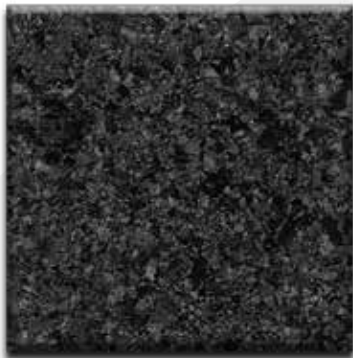

CrownFlake™ Hybrid

CrownFlake™ Hybrid has a large choice of colorful blend combinations for full flake coverage that will enhance the look of any floor.

H-101
Smoke Blend
Hybrid Blend

H-102
Charcoal
Brindle Hybrid Blend

H-104
Creekbed
Hybrid Blend

H-105
Sand
Hybrid Blend

H-106
Chestnut
Hybrid Blend

H-107
Coastline
Hybrid Blend

Color approximates a close appearance of the actual color flakes. Factors such as texture, lighting, size and shape of the project, and application method may cause color variances. When color is a critical issue, it is recommended that actual chip or overlay samples be used for approval.

CrownFlake™ Hybrid

H-108
Red Blend
Hybrid Blend

H-109
Blue Blend
Hybrid Blend

H-110
Deep River
Hybrid Blend

BH-101
Carbon
Brindle Hybrid Blend

BH-102
Oyster Shell
Brindle Hybrid Blend

BH-103
Pebble
Brindle Hybrid Blend

Color approximates a close appearance of the actual color flakes. Factors such as texture, lighting, size and shape of the project, and application method may cause color variances. When color is a critical issue, it is recommended that actual chip or overlay samples be used for approval.