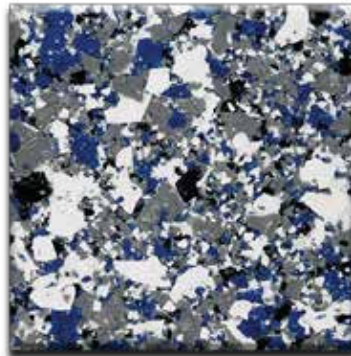

CrownFlake™ Hybrid

CrownFlake™ Hybrid has a large choice of colorful blend combinations for full flake coverage that will enhance the look of any floor.

H-101
Smoke Blend
Hybrid Blend

H-102
Charcoal
Brindle Hybrid Blend

H-104
Creekbed
Hybrid Blend

H-105
Sand
Hybrid Blend

H-106
Chestnut
Hybrid Blend

H-107
Coastline
Hybrid Blend

Color approximates a close appearance of the actual color flakes. Factors such as texture, lighting, size and shape of the project, and application method may cause color variances. When color is a critical issue, it is recommended that actual chip or overlay samples be used for approval.

CrownFlake™ Hybrid

H-108
Red Blend
Hybrid Blend

H-109
Blue Blend
Hybrid Blend

H-110
Deep River
Hybrid Blend

BH-101
Carbon
Brindle Hybrid Blend

BH-102
Oyster Shell
Brindle Hybrid Blend

BH-103
Pebble
Brindle Hybrid Blend

Color approximates a close appearance of the actual color flakes. Factors such as texture, lighting, size and shape of the project, and application method may cause color variances. When color is a critical issue, it is recommended that actual chip or overlay samples be used for approval.