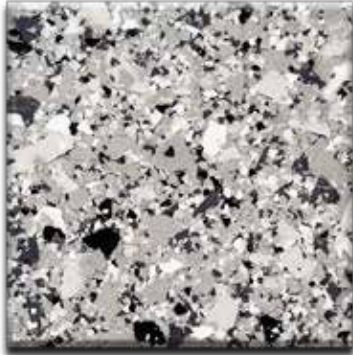

CrownFlake™ Hybrid

CrownFlake™ Hybrid has a large choice of colorful blend combinations for full flake coverage that will enhance the look of any floor.

H-101
Smoke Blend
Hybrid Blend

H-102
Charcoal
Brindle Hybrid Blend

H-104
Creekbed
Hybrid Blend

H-105
Sand
Hybrid Blend

H-106
Chestnut
Hybrid Blend

H-107
Coastline
Hybrid Blend

Color approximates a close appearance of the actual color flakes. Factors such as texture, lighting, size and shape of the project, and application method may cause color variances. When color is a critical issue, it is recommended that actual chip or overlay samples be used for approval.

CrownFlake™ Hybrid

H-108
Red Blend
Hybrid Blend

H-109
Blue Blend
Hybrid Blend

H-110
Deep River
Hybrid Blend

BH-101
Carbon
Brindle Hybrid Blend

BH-102
Oyster Shell
Brindle Hybrid Blend

BH-103
Pebble
Brindle Hybrid Blend

Color approximates a close appearance of the actual color flakes. Factors such as texture, lighting, size and shape of the project, and application method may cause color variances. When color is a critical issue, it is recommended that actual chip or overlay samples be used for approval.