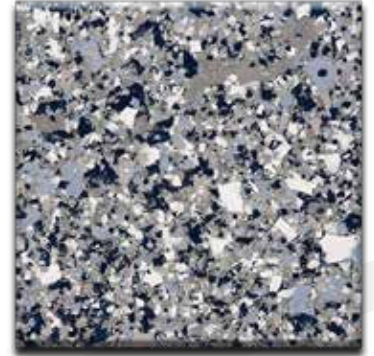

CrownFlake™ Hybrid

CrownFlake™ Hybrid has a large choice of colorful blend combinations for full flake coverage that will enhance the look of any floor.

H-101
Smoke Blend
Hybrid Blend

H-102
Charcoal
Brindle Hybrid Blend

H-104
Creekbed
Hybrid Blend

H-105
Sand
Hybrid Blend

H-106
Chestnut
Hybrid Blend

H-107
Coastline
Hybrid Blend

Color approximates a close appearance of the actual color flakes. Factors such as texture, lighting, size and shape of the project, and application method may cause color variances. When color is a critical issue, it is recommended that actual chip or overlay samples be used for approval.

CrownFlake™ Hybrid

H-108
Red Blend
Hybrid Blend

H-109
Blue Blend
Hybrid Blend

H-110
Deep River
Hybrid Blend

BH-101
Carbon
Brindle Hybrid Blend

BH-102
Oyster Shell
Brindle Hybrid Blend

BH-103
Pebble
Brindle Hybrid Blend

Color approximates a close appearance of the actual color flakes. Factors such as texture, lighting, size and shape of the project, and application method may cause color variances. When color is a critical issue, it is recommended that actual chip or overlay samples be used for approval.