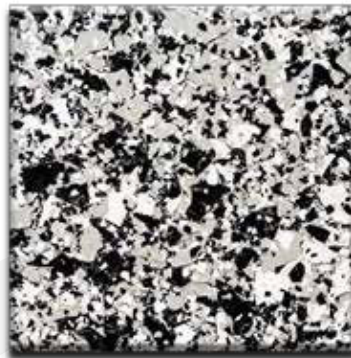

CrownFlake™ Hybrid

CrownFlake™ Hybrid has a large choice of colorful blend combinations for full flake coverage that will enhance the look of any floor.

H-101
Smoke Blend
Hybrid Blend

H-102
Charcoal
Brindle Hybrid Blend

H-104
Creekbed
Hybrid Blend

H-105
Sand
Hybrid Blend

H-106
Chestnut
Hybrid Blend

H-107
Coastline
Hybrid Blend

Color approximates a close appearance of the actual color flakes. Factors such as texture, lighting, size and shape of the project, and application method may cause color variances. When color is a critical issue, it is recommended that actual chip or overlay samples be used for approval.

CrownFlake™ Hybrid

H-108
Red Blend
Hybrid Blend

H-109
Blue Blend
Hybrid Blend

H-110
Deep River
Hybrid Blend

BH-101
Carbon
Brindle Hybrid Blend

BH-102
Oyster Shell
Brindle Hybrid Blend

BH-103
Pebble
Brindle Hybrid Blend

Color approximates a close appearance of the actual color flakes. Factors such as texture, lighting, size and shape of the project, and application method may cause color variances. When color is a critical issue, it is recommended that actual chip or overlay samples be used for approval.