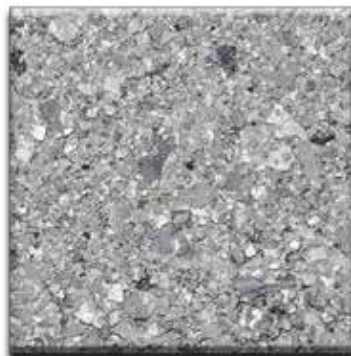

CrownFlake™ Hybrid

CrownFlake™ Hybrid has a large choice of colorful blend combinations for full flake coverage that will enhance the look of any floor.

H-101
Smoke Blend
Hybrid Blend

H-102
Charcoal
Brindle Hybrid Blend

H-104
Creekbed
Hybrid Blend

H-105
Sand
Hybrid Blend

H-106
Chestnut
Hybrid Blend

H-107
Coastline
Hybrid Blend

Color approximates a close appearance of the actual color flakes. Factors such as texture, lighting, size and shape of the project, and application method may cause color variances. When color is a critical issue, it is recommended that actual chip or overlay samples be used for approval.

CrownFlake™ Hybrid

H-108
Red Blend
Hybrid Blend

H-109
Blue Blend
Hybrid Blend

H-110
Deep River
Hybrid Blend

BH-101
Carbon
Brindle Hybrid Blend

BH-102
Oyster Shell
Brindle Hybrid Blend

BH-103
Pebble
Brindle Hybrid Blend

Color approximates a close appearance of the actual color flakes. Factors such as texture, lighting, size and shape of the project, and application method may cause color variances. When color is a critical issue, it is recommended that actual chip or overlay samples be used for approval.