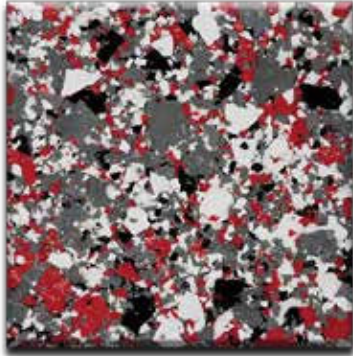

CrownFlake™ Hybrid

CrownFlake™ Hybrid has a large choice of colorful blend combinations for full flake coverage that will enhance the look of any floor.

H-101
Smoke Blend
Hybrid Blend

H-102
Charcoal
Brindle Hybrid Blend

H-104
Creekbed
Hybrid Blend

H-105
Sand
Hybrid Blend

H-106
Chestnut
Hybrid Blend

H-107
Coastline
Hybrid Blend

Color approximates a close appearance of the actual color flakes. Factors such as texture, lighting, size and shape of the project, and application method may cause color variances. When color is a critical issue, it is recommended that actual chip or overlay samples be used for approval.

CrownFlake™ Hybrid

H-108
Red Blend
Hybrid Blend

H-109
Blue Blend
Hybrid Blend

H-110
Deep River
Hybrid Blend

BH-101
Carbon
Brindle Hybrid Blend

BH-102
Oyster Shell
Brindle Hybrid Blend

BH-103
Pebble
Brindle Hybrid Blend

Color approximates a close appearance of the actual color flakes. Factors such as texture, lighting, size and shape of the project, and application method may cause color variances. When color is a critical issue, it is recommended that actual chip or overlay samples be used for approval.